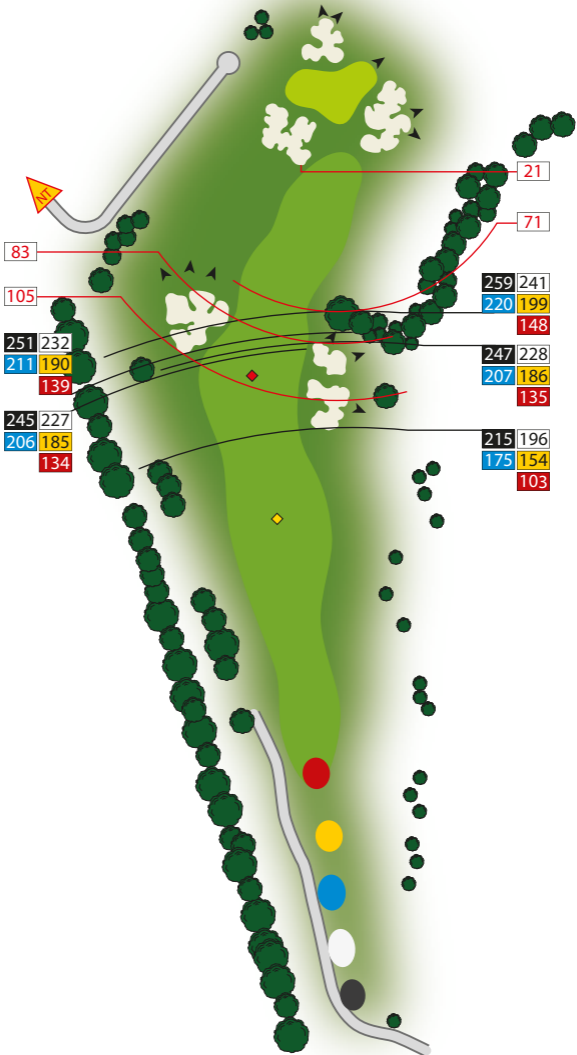

83

105

251	232
211	190
	139

245	227
206	185
	134

21

71

259	241
220	199
	148

247	228
207	186
	135

215	196
175	154
	103